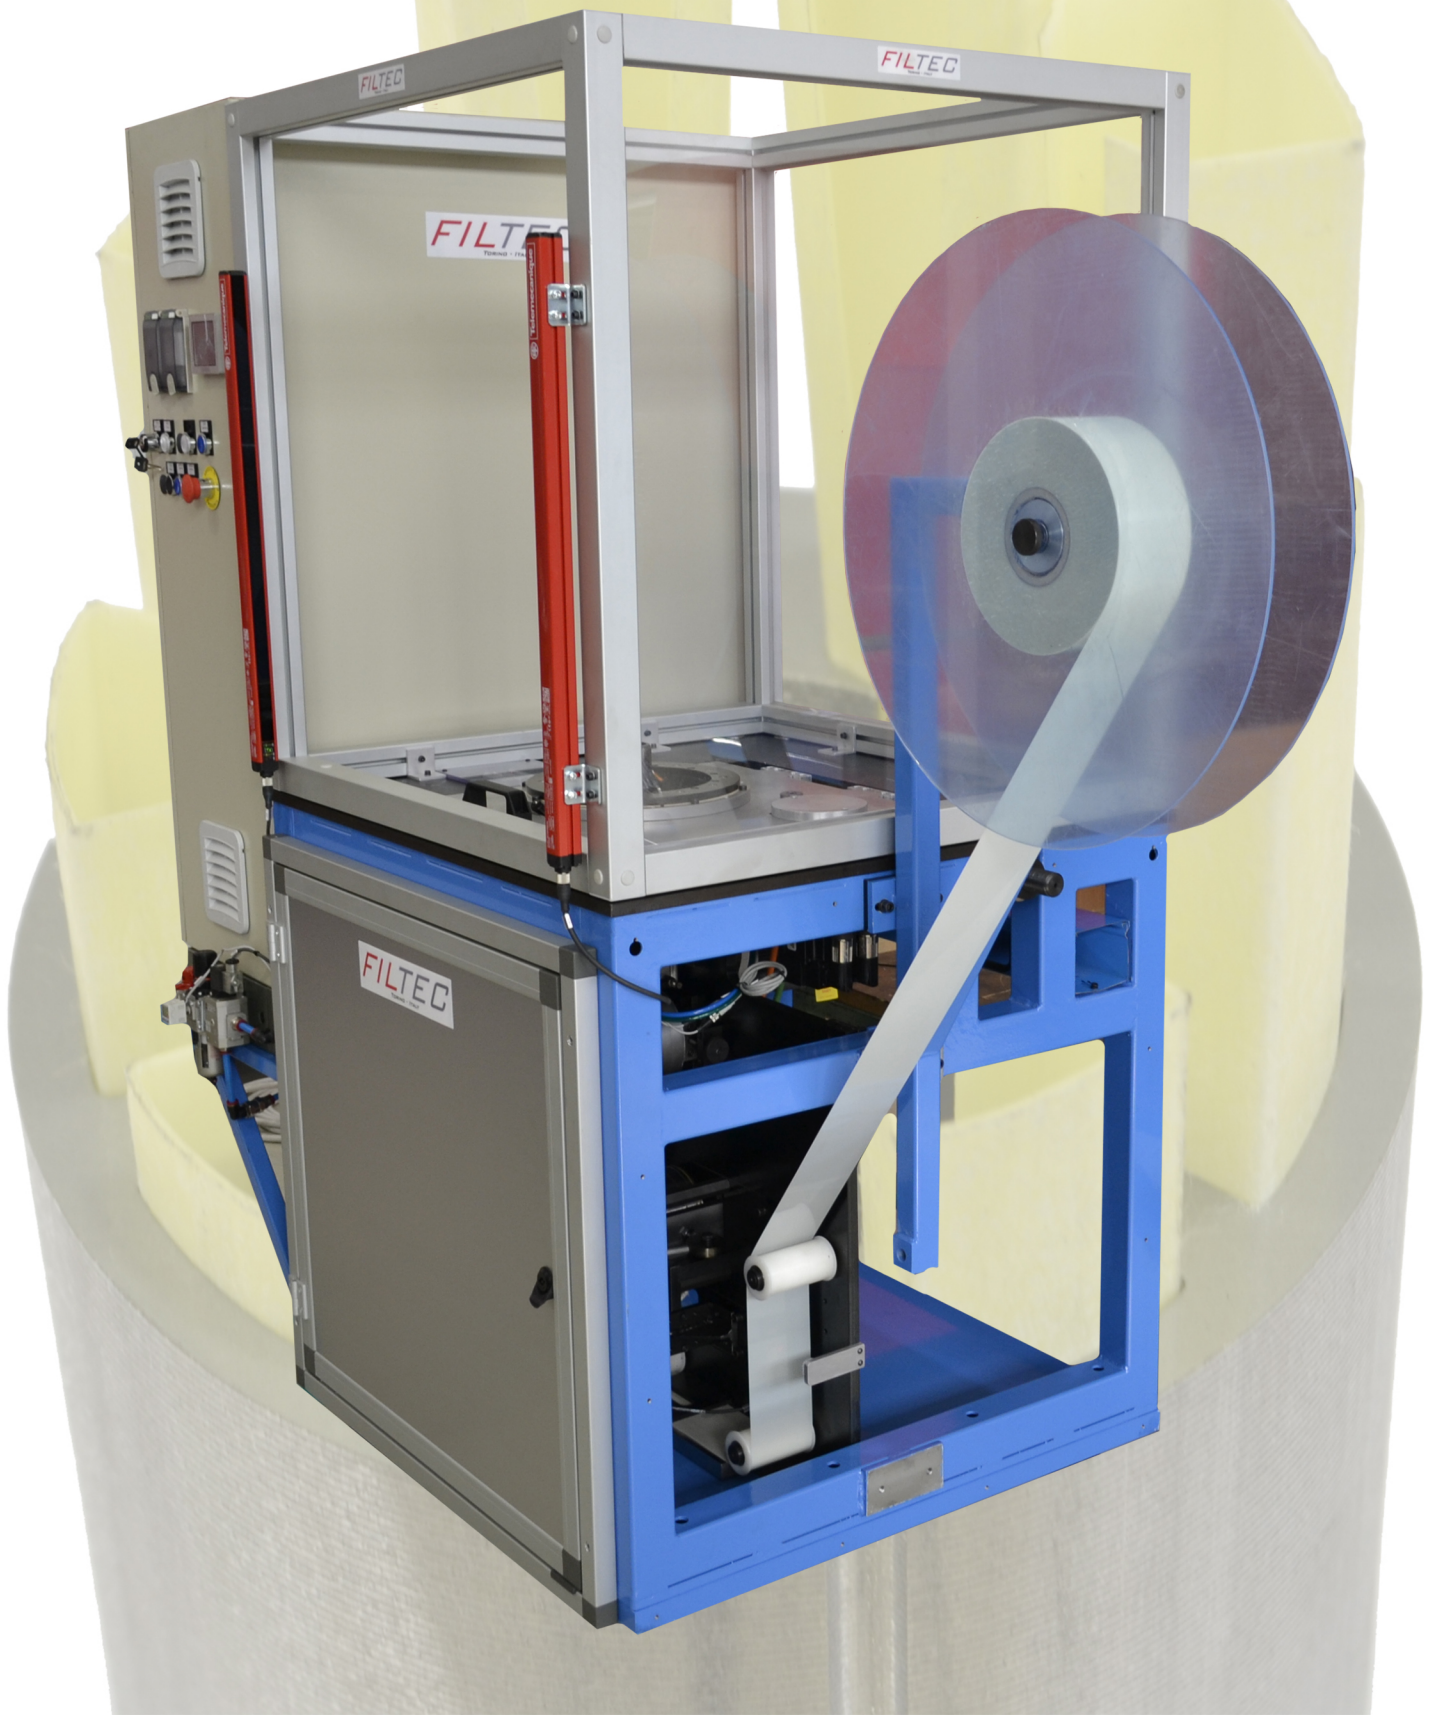

FILTEC S.R.L.

INSULATING MACHINE

HEADS:

HEIGHT:

Ø INT. MIN:

Ø EXT. MAX

FROM 1 TO 4

FROM 10 TO 200 (MM)