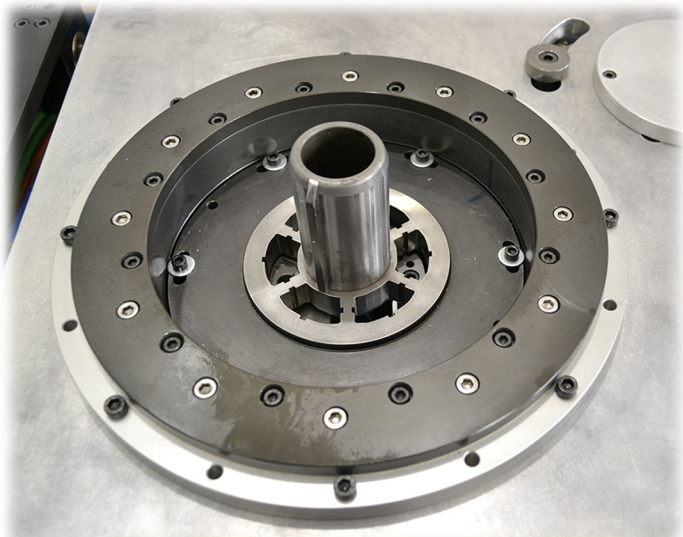

FILTEC S.R.L.

INSULATING MACHINE

HEADS:

HEIGHT:

Ø INT. MIN:

Ø EXT. MAX

FROM 1 TO 4

FROM 10 TO 200 (MM)