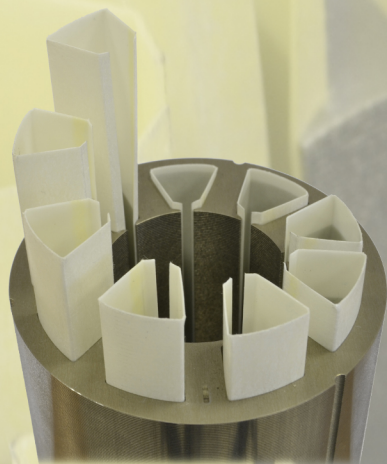

FILTEC S.R.L.

10095 GRUGLIASCO - TORINO - ITALY

VIA INDIPENDENZA 9/H

PHONE: +39 011.780.17.02 - 011.780.84.83

FAX: 011.408.50.65

INFO@FILTEC-SRL.IT - WWW.FILTEC-SRL.IT