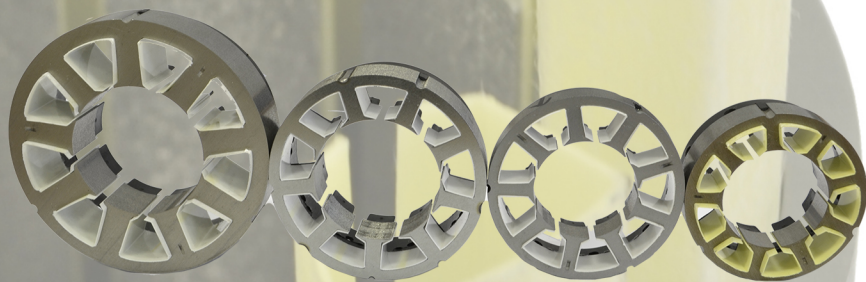

FILTEC S.R.L.

10095 GRUGLIASCO - TORINO - ITALY

VIA INDIPENDENZA 9/H

PHONE: +39 011.780.17.02 - 011.780.84.83

FAX: 011.408.50.65

INFO@FILTEC-SRL.IT - WWW.FILTEC-SRL.IT